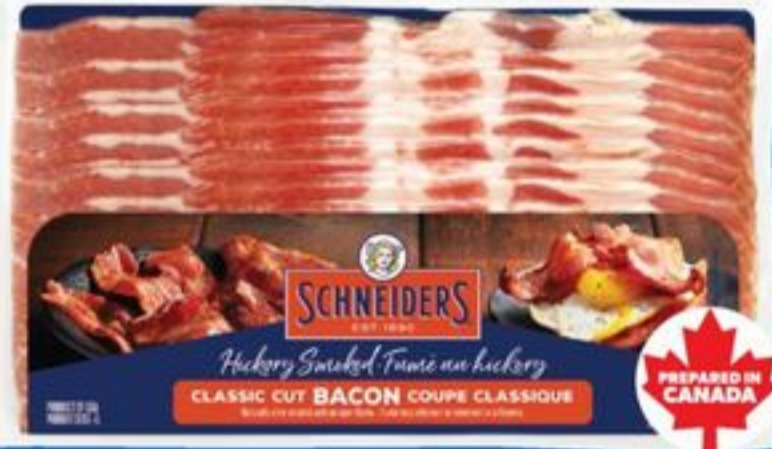

MAPLE LEAF OR SCHNEIDERS BACON SELECTED VARIETIES 375 G 20732346_EA/20773471_EA