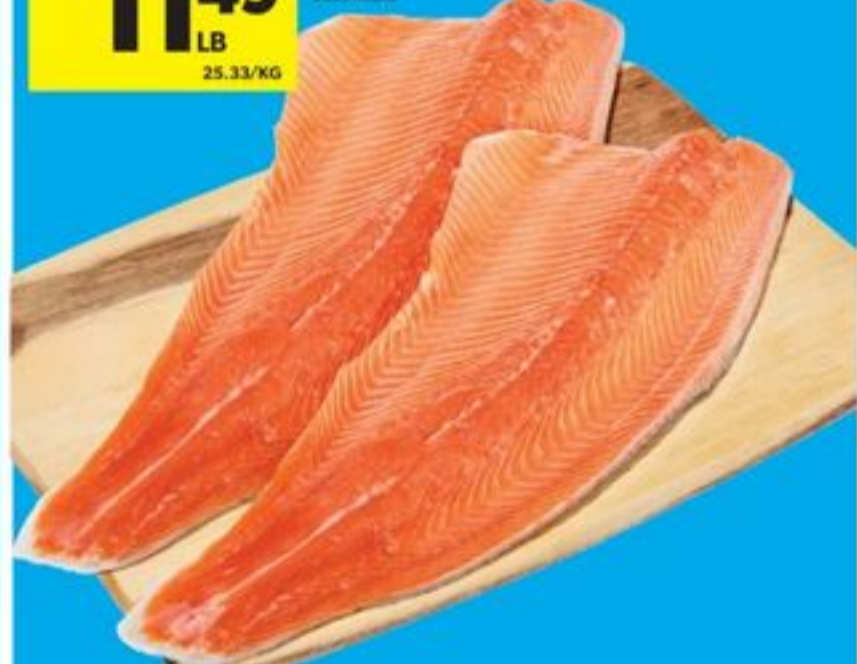

11.49
LB
25.33/KG

RAINBOW TROUT FILLETS
FRESH
2126646, KG